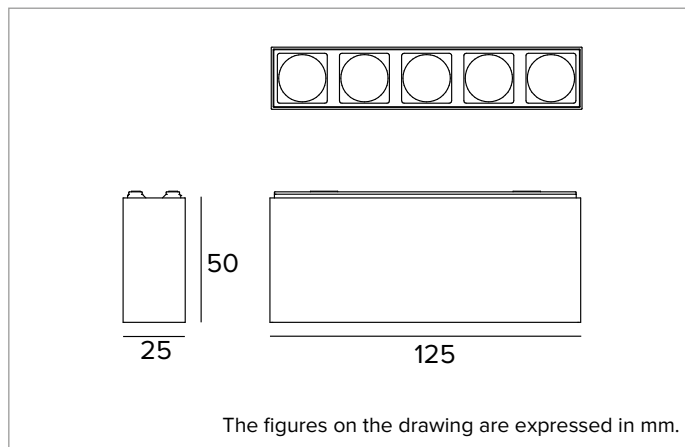

SOURCE

Hugh efficiency Ra90 LED Emitter.

Energy efficiency class: F

Nominal power: 7,3W

Nominal flux: 704lm

Colour rendering index: 90

Rf: 90.9

Rg: 101.1

CCT nominal: 4000K

SDCM: 2

Lifetime (L80/B10): >50000h tq +25°C

ILLUMINOTECHNICAL CHARACTERISTICS

The medium wide flood optical system has acrylic lenses and a black polycarbonate frame. The light is suitable for installation in work environments UGR<19 (EN12464-1).

Optic: LENS

Beam angles: MWFL

Optical efficiency: 72%

Fixture flux: 508lm

Luminous efficacy: 61lm/W

Photobiological safety: Compliant with RG1 low risk group

MECHANICAL CHARACTERISTICS

Black painted die-cast aluminium body. Multiple fixed light, 125x25mm.

Colour and finish: Deep black

Dimensions: 25x125mm

Weight: 0.13Kg

Version: 5X DIGITAL DIMMING

Degree of protection: IP20

ELECTRICAL CHARACTERISTICS

Fixture Power: 8W

Power supply: 48Vdc

Insulation Class: CLASS 3

Class F: YES

Ambient temperature: 0°C / +25°C

INSTALLATION

Extremely rapid, versatile and simple mechanical and electrical coupling system using magnets which support the fixture on the Power Track and feed power inside the fixture on all versions.

NOTES

Digital Dimming version. 110-277Vac version available on request.

WARRANTY

5 years.

Due to the technological evolution of the electronic components, the data provided may be updated, and as such, confirmation must be requested during the order process.

Luminous flux and power supply have +/-10% tolerances with respect to the indicated value. tq +25°C (CIE 121).

We reserve the right to make technical changes.

Targetti Sankey S.r.l.
Via Pratese, 164
50145 Firenze - Italy
Tel: +39 055 37911
targetti.com
targetti@targetti.com

CCIAA Firenze
Share Capital:
€ 500.000,00
VAT N. (IT):
01537660480
R.E.A.: FI-275656

TARGETTI